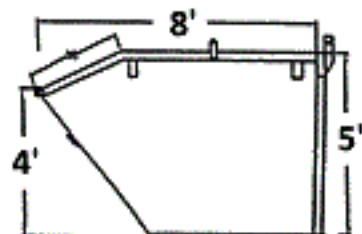

15 Yard Container

16 x 8 x 4 (L x W x H)

Ideal For: Garage clean outs
Yard-clean ups
Small projects
Small & medium roofing jobs

20 Yard Container

22 x 8 x 4 (L x W x H)

Ideal For: Larger home renovation projects
Siding or deck removals
New home construction

30 Yard Container

22 x 8 x 6 (L x W x H)

Ideal For: Lot clearing
New construction
larger projects

40 Yard Container

22 x 8 x 8 (L x W x H)

Call for more information

Rear Load Containers

2 YD