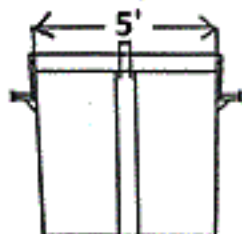

Rear Load Containers

2 YD

6 YD

8 YD

4 YD

10 YD