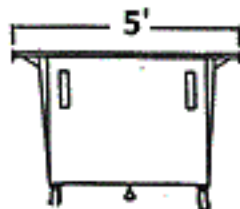

15 Yard Container

16 x 8 x 4 (L x W x H)

Ideal For: Garage clean outs
Yard-clean ups
Small projects
Small & medium roofing jobs

20 Yard Container

22 x 8 x 4 (L x W x H)

Ideal For: Larger home renovation projects
Siding or deck removals
New home construction

30 Yard Container

22 x 8 x 6 (L x W x H)

Ideal For: Lot clearing
New construction
larger projects

40 Yard Container

22 x 8 x 8 (L x W x H)

Call for more information

Rear Load Containers

2 YD