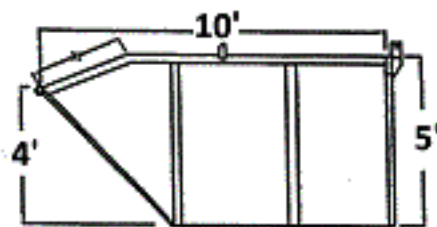

Rear Load Containers

2 YD

6 YD

8 YD

4 YD

10 YD