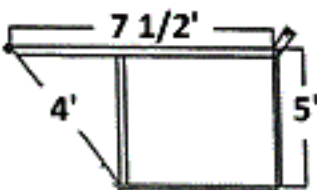

Rear Load Containers

2 YD

6 YD

8 YD

4 YD

10 YD