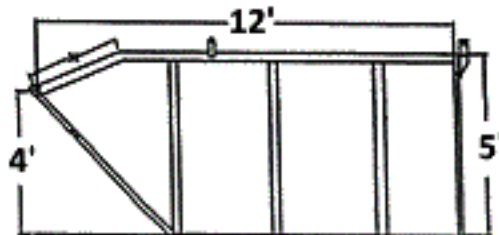

Rear Load Containers

2 YD

6 YD

8 YD

4 YD

10 YD